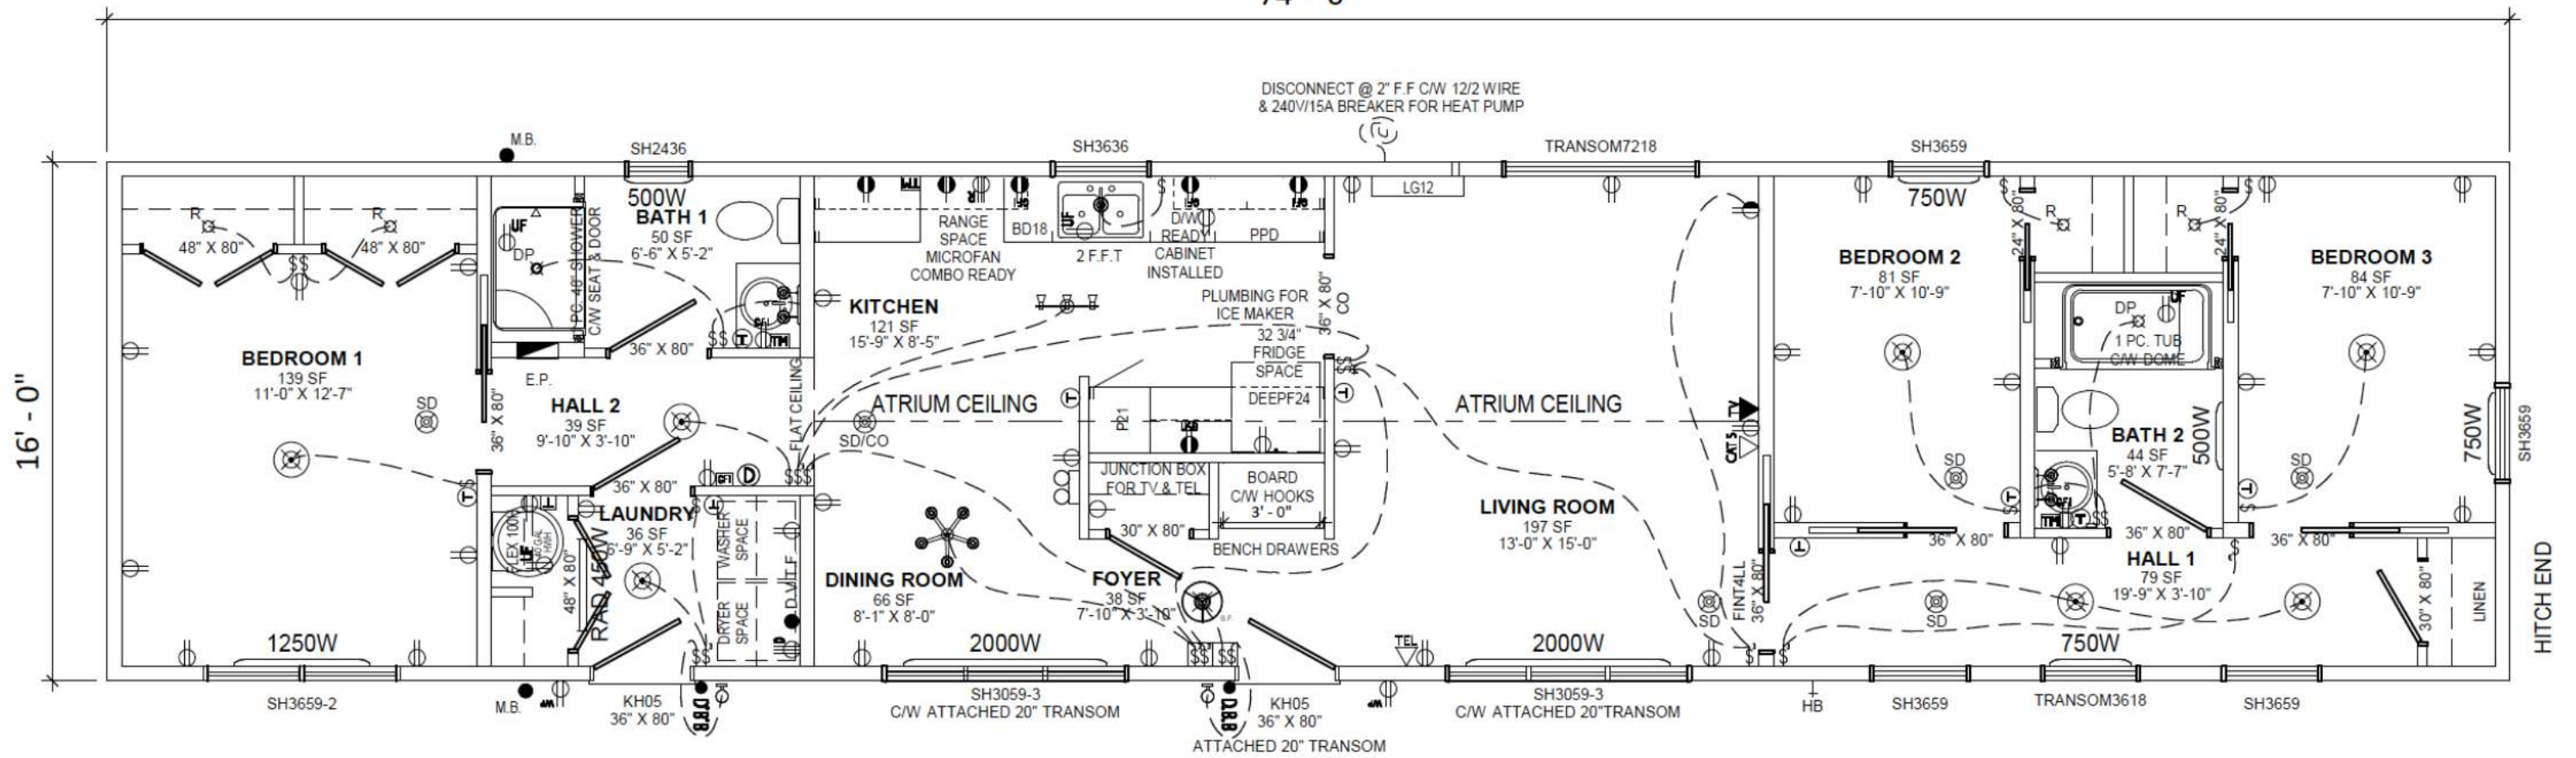

1 MINI HOME - FRONT ELEVATION
3/16" = 1'-0"

The Jasper

74' - 0"

16ft x 74ft, 3 Bedrooms, 2 Bathrooms